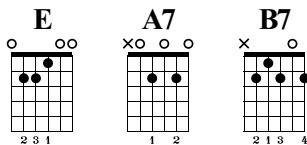

Folsom Prison Blues

Standard tuning
 ♩ = 120
Intro

dist. guit.

E

Verses + Solo

E

A7 **E**

B7 **E**

Solo Part

Musical notation for measures 16-19. Measure 16 includes a whole note E. The guitar tablature below shows fret numbers for strings T, A, and B.

T	0	1 0 3 0 3	1 0 3 0 3	1 0 3 0 3
A				
B				

Musical notation for measures 20-23. The guitar tablature below shows fret numbers for strings T, A, and B.

T	1 0 3 0 3	1 2	2 0 2 0 2	2 0 2 0 0	1 0 3 0 3
A					
B					

Musical notation for measures 24-28. Measure 24 includes an 8va marking. Measure 27 includes a 1/2 marking. The guitar tablature below shows fret numbers for strings T, A, and B.