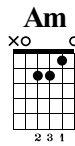

Ain't No Sunshine

Bill Withers

Standard tuning

♩ = 120

First Verse

Am Em G7 Am Am Em G7 Am

s. guit.

Em7 Dm7 Am Em G7 Am

Bridge

9 Dead notes, slapping the guitar soundboard in a semiquaver rhythm.

Vocal resume.

Final Verse

Am Em G7 Am Am Em G7 Am

Am Em G7 Am Em7 Dm7

TAB: 1 1 0 0 | 1 1 0 0 | 3 3 3 3 | 1 1 1 1
 2 2 0 0 | 2 2 0 0 | 2 2 2 2 | 2 2 2 2
 0 0 0 3 | 0 2 | 2 0 2 0 2 0 | 0 2 0 0 0 2