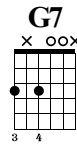

Ain't No Sunshine

Bill Withers

Standard tuning

♩ = 120

First Verse

Am Em G7 Am Am Em G7 Am

s. guit.

Em7 Dm7 Am Em G7 Am

Bridge

9 Dead notes, slapping the guitar soundboard in a semiquaver rhythm.

Vocal resume.

Final Verse

Am Em G7 Am Am Em G7 Am

Am Em G7 Am Em7 Dm7

TAB: 1 1 0 0 | 1 1 0 0 | 3 3 3 3 | 1 1 1 1
 2 2 0 0 | 2 2 0 0 | 2 2 2 2 | 2 2 2 2
 0 0 0 3 | 0 2 | 2 0 2 0 2 0 | 0 2 0 0 0 2