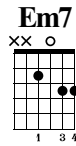

Ain't No Sunshine

Bill Withers

Standard tuning

♩ = 120

First Verse

Am Em G7 Am Am Em G7 Am

s. guit.

Em7 Dm7 Am Em G7 Am

Bridge

9 Dead notes, slapping the guitar soundboard in a semiquaver rhythm.

Vocal resume.

Final Verse

Am Em G7 Am Am Em G7 Am

Am Em G7 Am Em7 Dm7

TAB: 1 1 0 0 | 1 1 0 0 | 3 3 3 3 | 1 1 1 1
 2 2 0 0 | 2 2 0 0 | 2 2 2 2 | 2 2 2 2
 0 0 0 3 | 0 2 | 2 0 2 0 2 0 | 0 2 0 0 0 2