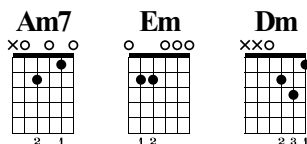

# Ain't No Sunshine (Simplified Version)

Bill Withers

Standard tuning

♩ = 120

Verse (Simplified)

Am7

s. guit.

1 2 3 4